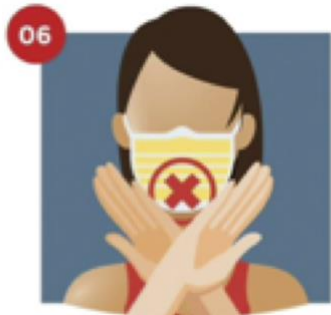

## Draw a Line between the picture and description

Mask must cover both nose and chin.

Bend to fit around nose (if mask has this).

Wash your hands for 20 seconds.

Put mask on by holding ties. Make sure there are NO gaps.

Hold mask by edges with the nose side up.

## Draw a Line between the picture and description

Wash hands before removing.

Clean in washing machine before wearing again. Only wear it once.

Don't touch the mask while you have it on.

Wash your hands a final time.